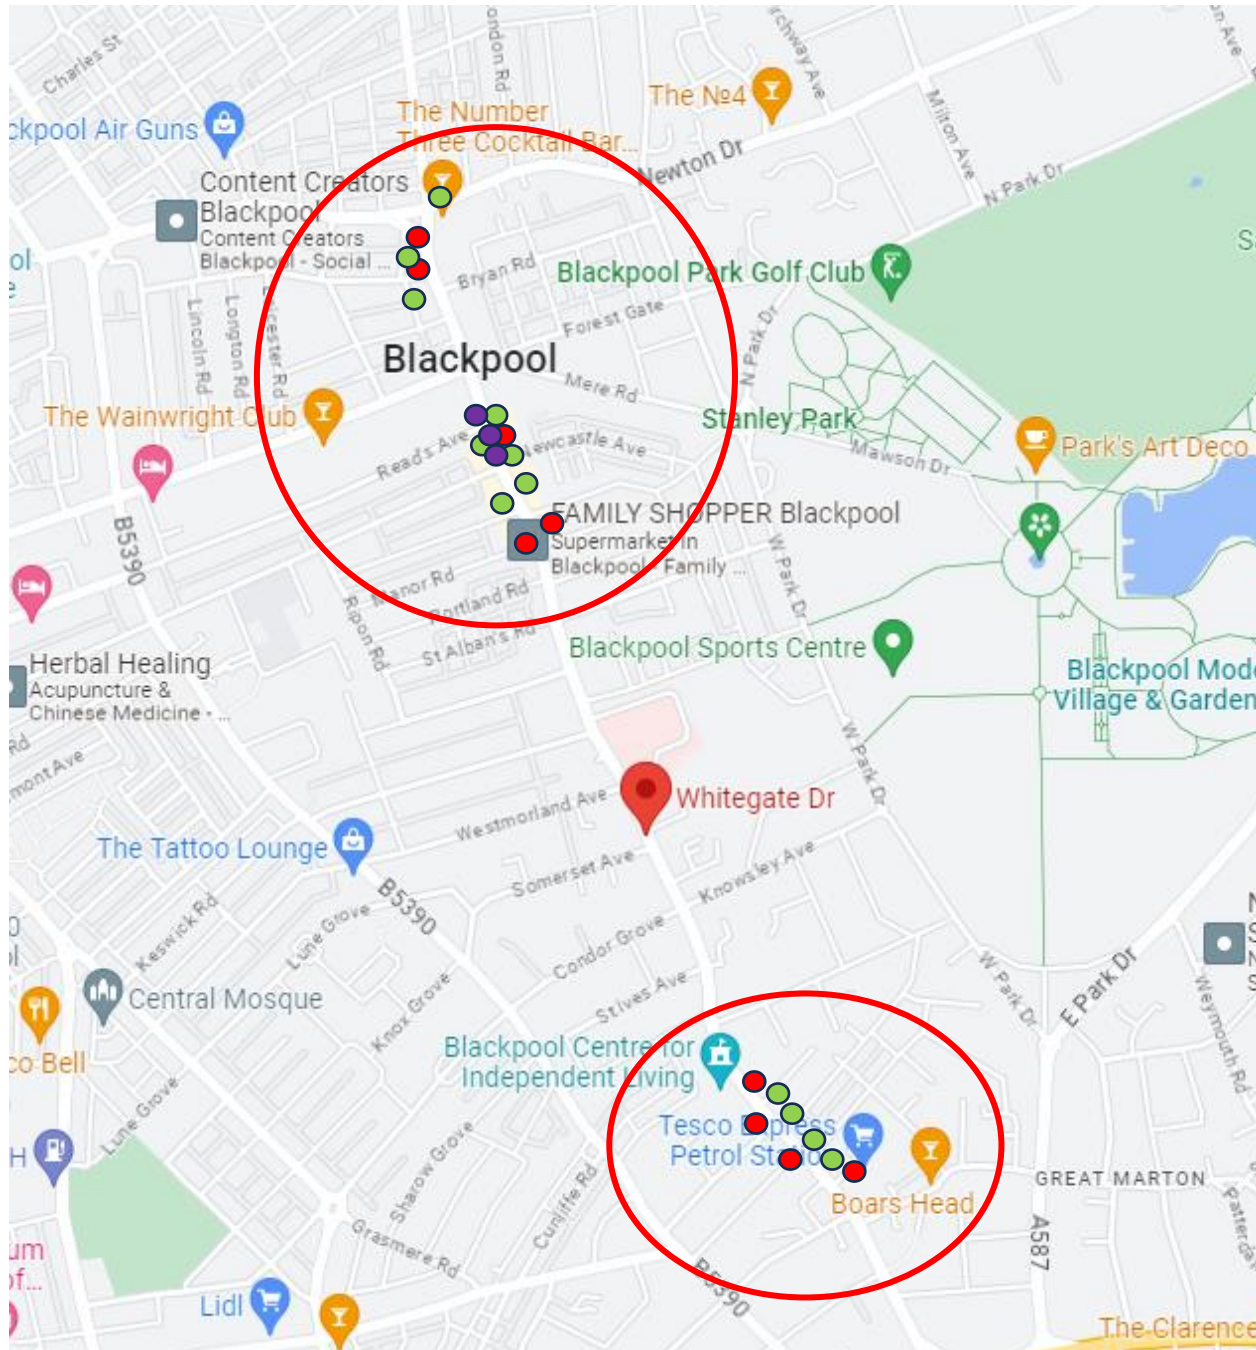

Whitegate Drive Map of Licensed Premises

Key

- On Licence
- Off Licence
- Takeaway