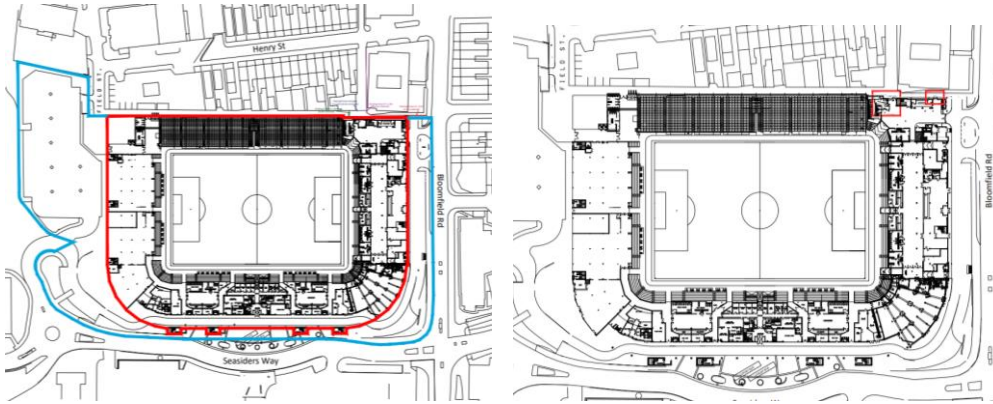

22/0496 – Blackpool Football Club – plans

Location plan and affected areas:

Proposed layout plan:

Proposed elevation plan: