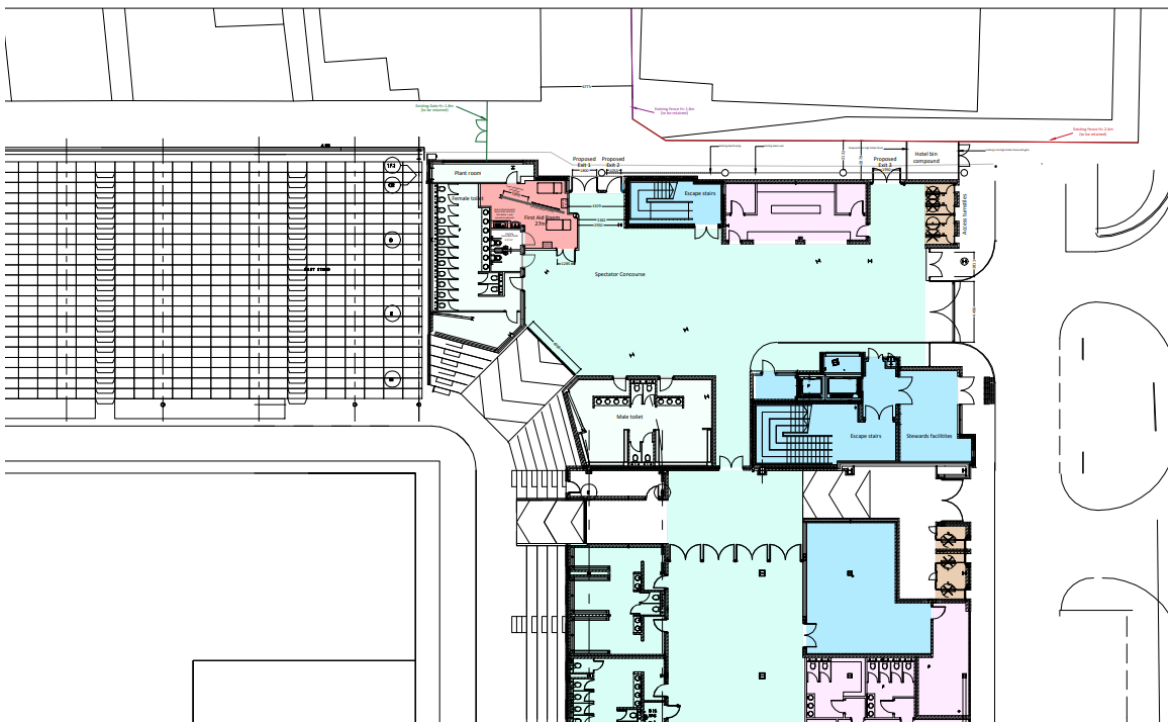

22/0496 – Blackpool Football Club – plans

Location plan and affected areas:

Proposed layout plan:

Proposed elevation plan: